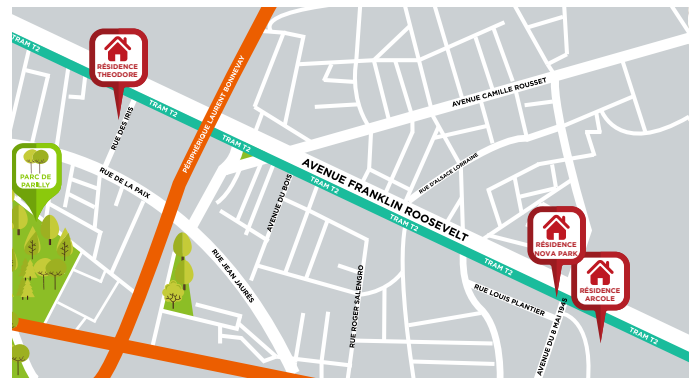

Prices 2024

Type of accommodation	Rent / month (Included taxes)	Deposit*
Studio apartment 19 sqm garden side	455 €	600 €
Studio apartment 23 sqm garden side	475 €	
Studio apartment 24 sqm garden side	485 €	
T2* flat 28-29 sqm garden side with balcony 1 / 2 persons	555 / 635 €	800 €
T2* flat 33 - 36 sqm - street side with balcony - 1 / 2 persons - garden side with balcony - 1 / 2 persons	575 / 655 € 595 / 675 €	
T2* flat 39 sqm street side with balcony 1 / 2 persons	615 / 695 €	
T3* flat duplex 54 sqm street side with balcony	915 €	1 000 €
T3* flat duplex 65 sqm street side	1 010 €	1 000 €

T2* : 1 bedroom flat
T3* : 2 bedrooms flat

- Dossier fee : 350€
- *Institutional guarantors : the amount of the security deposit is twice the rent
- Housing insurance : compulsory multi-risk housing insurance before check-in
- Breakfast : 9€ (warm beverage, 1 pastry, orange juice)
- Linen package : 35€ per package (bed linens and bathroom towels)
- On-demand cleaning : 1h - dishes not included - ask us

Electronic signature for your lease

Submit your application on cardinalcampus.fr

* Your lease in one clic