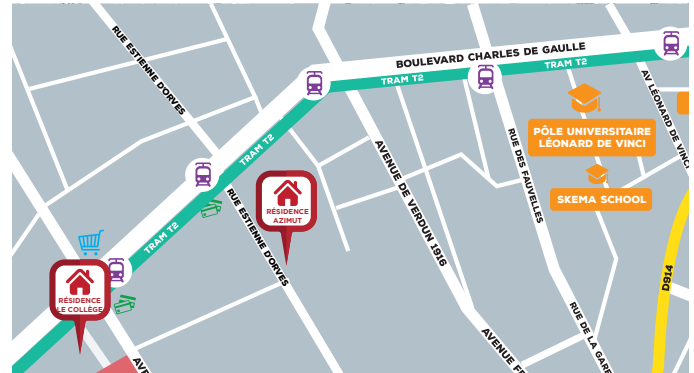

Residence services

- Personalized welcome
- Secured entrance with electronic key fob
- CCTV
- Wash Bar with washing machine and dryer
- Chill Room (working area, shared kitchen...)
- Bike storage room
- Parking lot (80€/month included taxes)

Our accommodations are eligible to the social welfare family allowance (CAF).