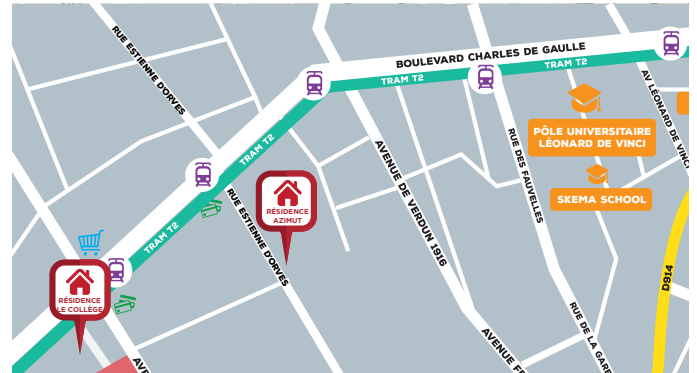

Prices 2024

Hot water, cold water and heating included

Type of accommodation	Rent / month (Included taxes)	Deposit*
Studio apartment 15 sqm / balcony	709 € / 729 €	800 €
Studio apartment 18 - 20 sqm	from 689 € to 789 €	
Studio apartment 21 - 23 sqm	from 779 € to 799 €	800 € / 900 €
T1* flat 24 - 25 sqm	from 819 € to 869 €	
T1Bis* flat 27 - 28 sqm	from 899 € to 939 €	900 €
T2* flat 28 - 35 sqm	from 959 € to 989 €	1000 €

T1* : 1 room flat
T1Bis* : 1 semi-separated bedroom flat
T2* : 1 bedroom flat

- **Dossier fee :** 550€
- ***Institutional guarantors :** the amount of the security deposit is twice the rent
- **Housing insurance :** compulsory multi-risk housing insurance before check-in
- **Electricity subscription :** meter activation at the tenant's expense
- **Breakfast :** 15€ (warm beverage, 1 pastry, orange juice)
- **Linen package :** 35€ per package (bed linens and bathroom towels)
- **On-demand cleaning :** 1h - dishes not included - ask us

Electronic signature for your lease

Submit your application on
cardinalcampus.fr

* Your lease in one clic