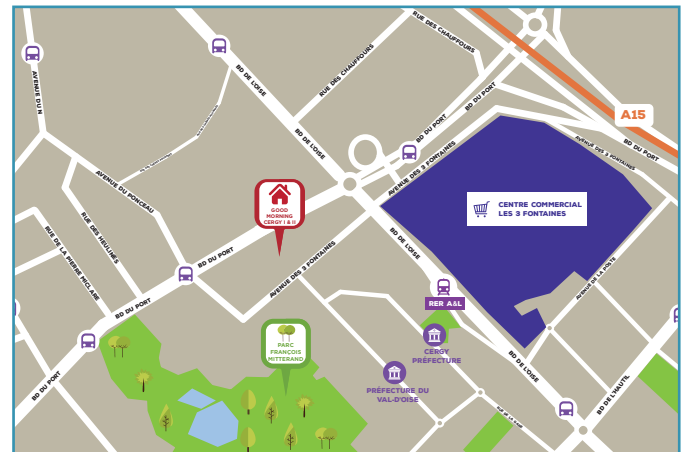

Prices 2024

Hot water, cold water, heating, electricity and household waste tax included

Type of accommodation	Rent / month (included taxes)
Studio apartment 21-22 sqm	From 750 € to 860 €
Studio apartment 28 sqm	From 770 € to 960 €
Studio apartment 28 sqm with balcony or terrace	From 790 € to 1010 €
T2* flat 28-30 sqm with terrace	From 790 € to 1140 €
T2* flat from 42 to 46 sqm	From 1190 € to 1290 €

Administrative cost : 550 €

Security deposit : one the month's rent. For institutional guarantors, the amount of the security deposit to be paid is twice the rent.

Housing insurance : compulsory multi-risk housing insurance before check-in
Breakfast : 15€ (hot beverage, 1 pastry, orange juice) - On reservation only

Linen package : 35€ per package (bed linens and bathroom towels)

On-demand cleaning : 1h - dishes not included - ask us

Electronic signature for your lease

*Your lease in one clic

Submit your application on
cardinalcampus.fr

*T2 : 1 bedroom flat