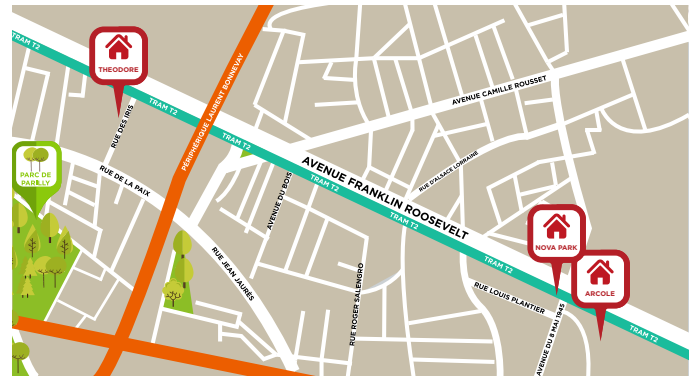

Prices 2024

Type of accommodation	Rent / month (Included taxes)	Deposit*
Studio apartment 19 sqm garden side	455 €	600 €
Studio apartment 23 sqm garden side	475 €	
Studio apartment 24 sqm garden side	485 €	
T2* flat 28-29 sqm garden side with balcony 1 / 2 persons	555 / 635 €	800 €
T2* flat 33 - 36 sqm - street side with balcony - 1 / 2 persons - garden side with balcony - 1 / 2 persons	575 / 655 € 595 / 675 €	
T2* flat 39 sqm street side with balcony 1 / 2 persons	615 / 695 €	
T3* flat duplex 54 sqm street side with balcony	915 €	1 000 €
T3* flat duplex 65 sqm street side	1 010 €	1 000 €

T2* : 1 bedroom flat
T3* : 2 bedrooms flat

- Dossier fee : 350€
- *Institutional guarantors : the amount of the security deposit is twice the rent
- Housing insurance : compulsory multi-risk housing insurance before check-in
- Breakfast : 15€ (warm beverage, 1 pastry, orange juice)
- Linen package : 35€ per package (bed linens and bathroom towels)
- On-demand cleaning : 1h - dishes not included - ask us

Electronic signature for your lease

Submit your application on
cardinalcampus.fr

* Your lease in one clic