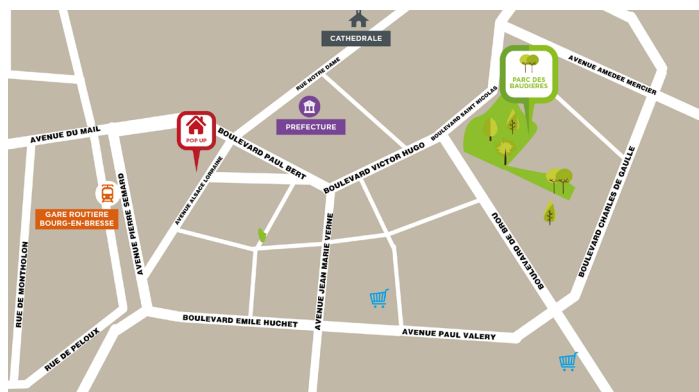

Our accommodations are eligible to the social welfare family allowance (CAF)

Prices 2025

Hot and cold water, heating included

Type of accommodation	Rent/month (included taxes)	Deposit*
Studio apartment 19-20 sqm street side 1st floor	465 €	600 €
Studio apartment 19-20 sqm street side/garden side	485 € / 495 €	
Studio apartment 19-20 sqm garden side with balcony	505 €	
T1 23-24 sqm garden side	515 €	
T1 23 sqm PRM street side or garden side	505 € / 515 €	700 €
T1 23-24 sqm PRM garden side with balcony	525 €	
T2 30 sqm garden side / with balcony	570 € / 590 €	
T2 33 sqm street side	590 €	
T2 35 sqm garden side / T2** 36 sqm street side	610 €	900 €
T2 40 sqm street side	610 €	
T3 46 sqm garden side	715 €	
T3 50 sqm corner street side	715 €	
T3 50 sqm corner garden side	725 €	