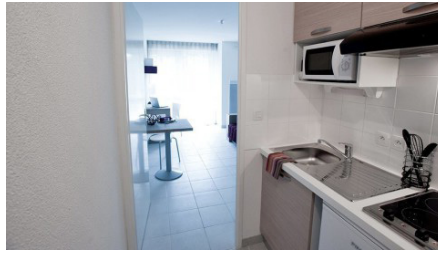

Campus Tours

Student residence / Tours

49 Avenue de Bordeaux
37300 Joué-les-Tours

+33 (0)6 19 97 85 40

tours@cardinalcampus.fr