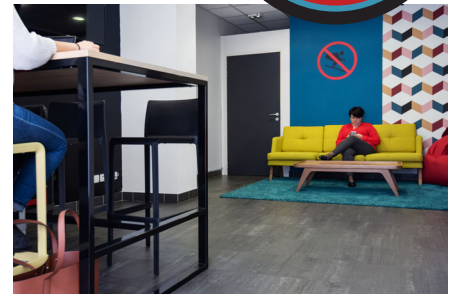

lyonlumiere@cardinalcampus.fr