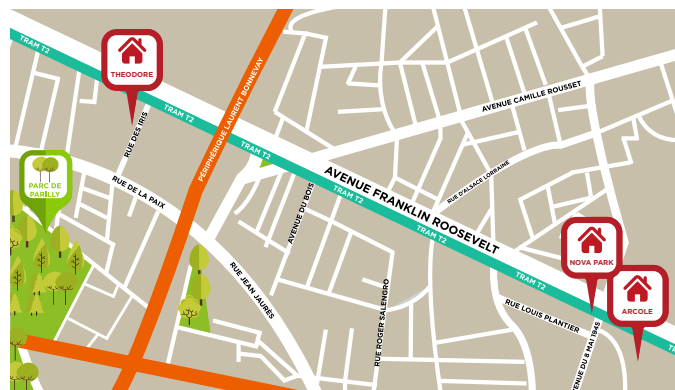

Prices 2025

Type of accommodation	Rent / month (Included taxes)	Deposit*
Studio apartment 18 sqm ground floor north/ south	475 € / 495 €	600 €
Studio apartment 18 sqm floor north/south	495 € / 505 €	
Studio apartment 22 - 23 sqm	530 €	
T1* flat 28 sqm ground floor / floor	560 € / 585 €	800 €
T2* flat duplex 26 - 27 sqm - 1 / 2 persons	585 € / 660 €	
T2* flat duplex 31 - 33 sqm - 1 / 2 persons	595 € / 670 €	
T2* flat 34 sqm ground floor	590 €	
T2* flat 40 sqm 1 / 2 persons	655 € / 740 €	
T2* flat 42 sqm duplex - 1 / 2 persons	665 € / 750 €	
COLIVING - Apartments ready to live		
T4* flat 70 sqm		600 €
Room 12 sqm - shared bathroom	485 €	
Room 12 sqm - individual bathroom	510 €	

- **Dossier fee :** 400€
- ***Institutional guarantors :** the amount of the security deposit is twice the rent
- **Housing insurance :** compulsory multi-risk housing insurance before check-in
- **Electricity Subscription:** meter activation at the tenant's expense
- **Breakfast :** 15€ (warm beverage, 1 pastry, orange juice)
- **Linen package :** 35€ per package (bed linens and bathroom towels)
- **On-demand cleaning :** 1h - dishes not included - ask us

* Electronic signature for your lease

Submit your application on
cardinalcampus.fr

- T1* : 1 room flat
- T2* : 1 bedroom flat
- T4* : 3 bedrooms flat

* Your lease in one clic