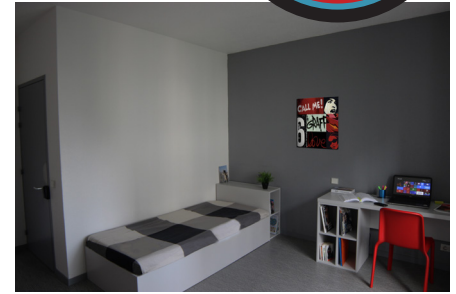

grenoble@cardinalcampus.fr