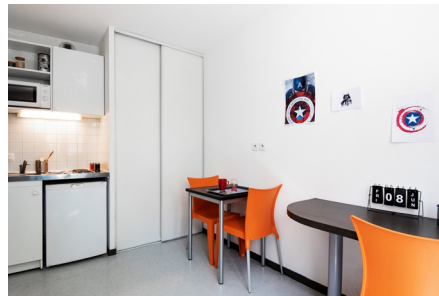

+33 (0)7 71 44 41 55