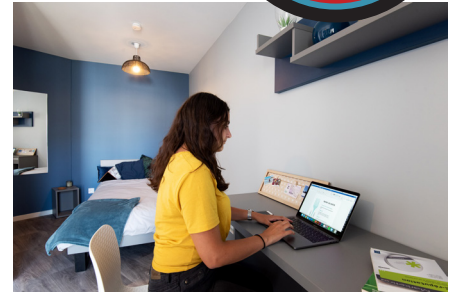

lyonjeanmace@cardinalcampus.fr