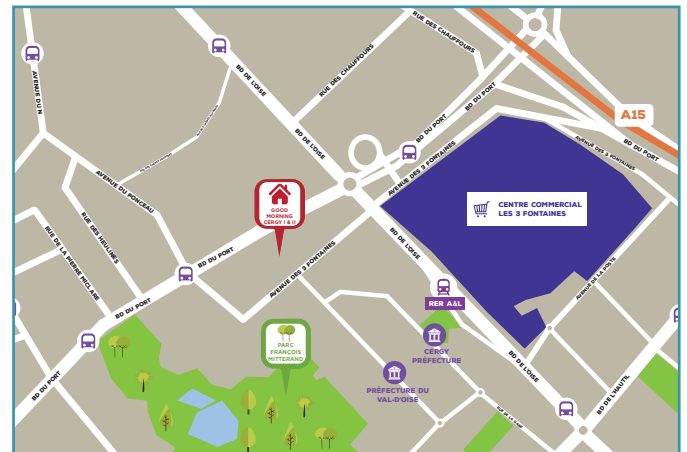

### Accessible on Cergy I:

- Chill Room
- Kitchen Lab
- Music Lab
- Rooftop fitness
- Study Space

Our accommodations are eligible for the Social Housing Allowance (CAF)