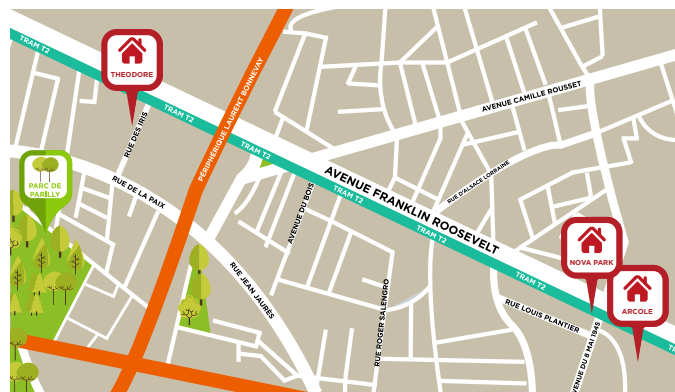

Prices 2025

Type of accommodation	Rent / month (Included taxes)	Deposit*
Studio apartment 18 sqm ground floor north/ south	475 € / 495 €	600 €
Studio apartment 18 sqm floor north/south	495 € / 505 €	
Studio apartment 22 - 23 sqm	530 €	
T1** flat 28 sqm ground floor / floor	560 € / 585 €	800 €
T2*** flat duplex 26 - 27 sqm - 1 / 2 persons	585€ / 665 €	
T2*** flat duplex 31 - 33 sqm - 1 / 2 persons	590 € / 675 €	
T2*** flat 34 sqm ground floor	590 €	
T2*** flat 40 sqm 1 / 2 persons	655 € / 740 €	
T2*** flat 42 sqm duplex - 1 / 2 persons	670 € / 750 €	
COLIVING - Apartments ready to live		
T4**** flat 70 sqm		600 €
Room 12 - 14 sqm - shared bathroom	485 €	
Room 12 sqm - individual bathroom	510 €	

- **Dossier fee:** 400€
- ***Institutional guarantors:** the amount of the security deposit is twice the rent
- **Housing insurance:** compulsory multi-risk housing insurance before check-in
- **Electricity Subscription:** meter activation at the tenant's expense
- **Breakfast:** 15€ (warm beverage, 1 pastry, orange juice)
- **Linen package:** 35€ per package (bed linens and bathroom towels)
- **On-demand cleaning:** 1h - dishes not included - ask us

*****
Electronic signature for your lease

**Submit your application on
cardinalcampus.fr**

- **T1: 1 bedroom flat
- ***T2: 2 bedrooms flat
- ****T4: 3 bedrooms flat

***** Your lease in one clic